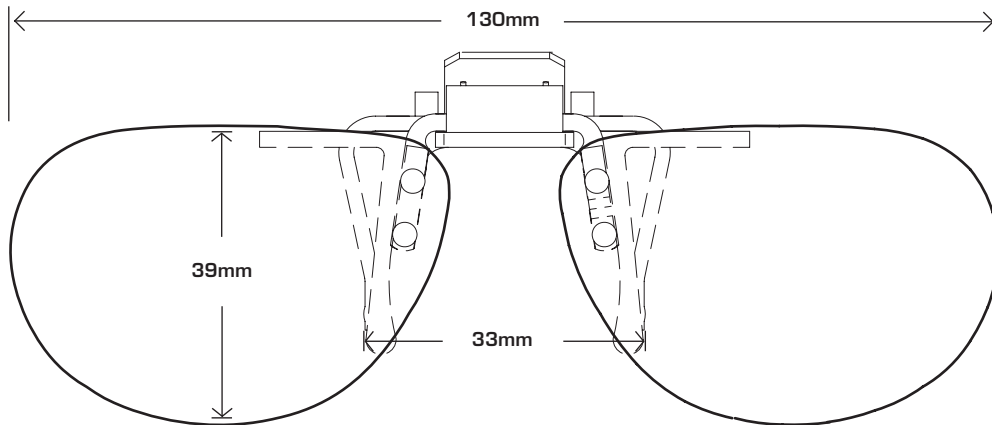

COCOONS FLIP-UPS SIZING GUIDE INSTRUCTIONS

This simple to use sizing guide will help you select the Cocoons Flip-Ups size that most accurately fits your prescription eyewear. To use the sizing guide, print out this form at 100% actual size and then place your prescription glasses face down on each shape to determine which one will most accurately match your eyewear.

FLIP-UPS OVAL 56

FLIP-UPS RECTANGLE 54

VERIFY THE DOCUMENT PRINTED CORRECTLY

When this document is printed at 100% size, this box should be the same dimensions as a standard credit card.

If the box is smaller or larger than your credit card, you'll need to reprint the document and double check that your printer settings are set to print the page at 100% size (no scaling).

ISOLATE YOUR EYES
COCOONS[®]

COCOONS FLIP-UPS SIZING GUIDE INSTRUCTIONS

This simple to use sizing guide will help you select the Cocoons Flip-Ups size that most accurately fits your prescription eyewear. To use the sizing guide, print out this form at 100% actual size and then place your prescription glasses face down on each shape to determine which one will most accurately match your eyewear.