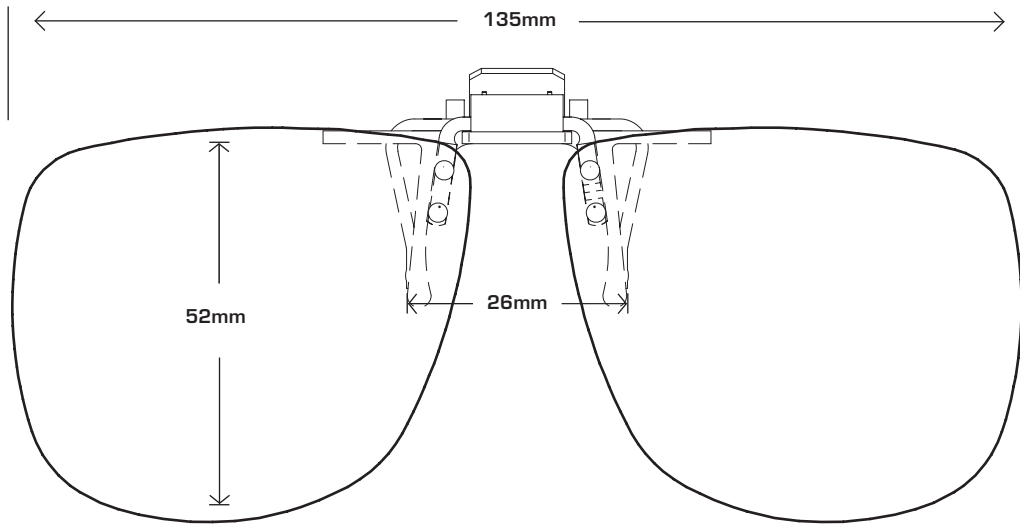

COCOONS FLIP-UPS SIZING GUIDE INSTRUCTIONS

This simple to use sizing guide will help you select the Cocoons Flip-Ups size that most accurately fits your prescription eyewear. To use the sizing guide, print out this form at 100% actual size and then place your prescription glasses face down on each shape to determine which one will most accurately match your eyewear.

FLIP-UPS OVAL 56

FLIP-UPS RECTANGLE 54

VERIFY THE DOCUMENT PRINTED CORRECTLY

When this document is printed at 100% size, this box should be the same dimensions as a standard credit card.

If the box is smaller or larger than your credit card, you'll need to reprint the document and double check that your printer settings are set to print the page at 100% size (no scaling).

ISOLATE YOUR EYES
COCOONS[®]

COCOONS FLIP-UPS SIZING GUIDE INSTRUCTIONS

This simple to use sizing guide will help you select the Cocoons Flip-Ups size that most accurately fits your prescription eyewear. To use the sizing guide, print out this form at 100% actual size and then place your prescription glasses face down on each shape to determine which one will most accurately match your eyewear.

FLIP-UPS SQUARE 58

FLIP-UPS AVIATOR 58

VERIFY THE DOCUMENT PRINTED CORRECTLY

When this document is printed at 100% size, this box should be the same dimensions as a standard credit card.

If the box is smaller or larger than your credit card, you'll need to reprint the document and double check that your printer settings are set to print the page at 100% size (no scaling).