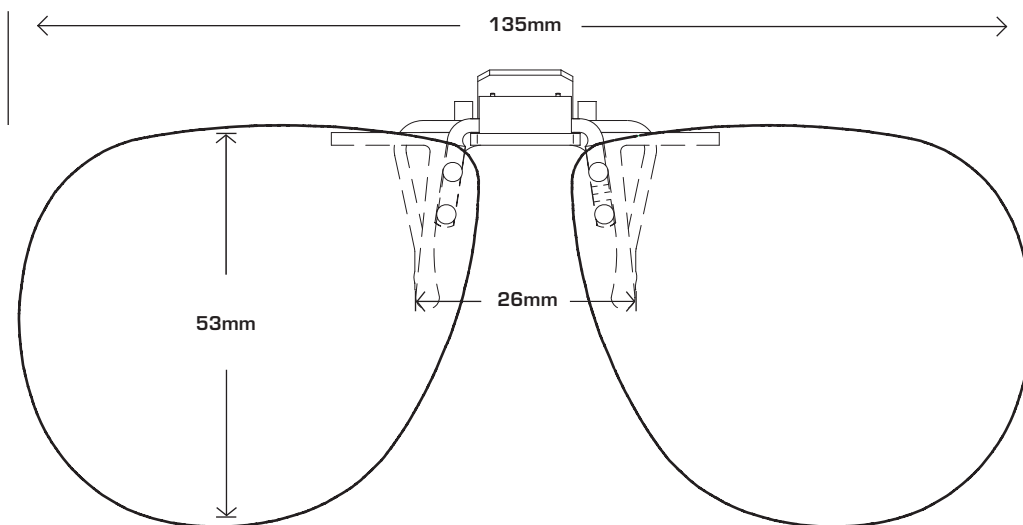

FLIP-UPS OVAL 56

FLIP-UPS RECTANGLE 54

VERIFY THE DOCUMENT PRINTED CORRECTLY

When this document is printed at 100% size, this box should be the same dimensions as a standard credit card.

If the box is smaller or larger than your credit card, you'll need to reprint the document and double check that your printer settings are set to print the page at 100% size (no scaling).

ISOLATE YOUR EYES
COCOONS[®]

COCOONS FLIP-UPS SIZING GUIDE INSTRUCTIONS

This simple to use sizing guide will help you select the Cocoons Flip-Ups size that most accurately fits your prescription eyewear. To use the sizing guide, print out this form at 100% actual size and then place your prescription glasses face down on each shape to determine which one will most accurately match your eyewear.

FLIP-UPS SQUARE 58

FLIP-UPS AVIATOR 58

VERIFY THE DOCUMENT PRINTED CORRECTLY

When this document is printed at 100% size, this box should be the same dimensions as a standard credit card.

If the box is smaller or larger than your credit card, you'll need to reprint the document and double check that your printer settings are set to print the page at 100% size (no scaling).