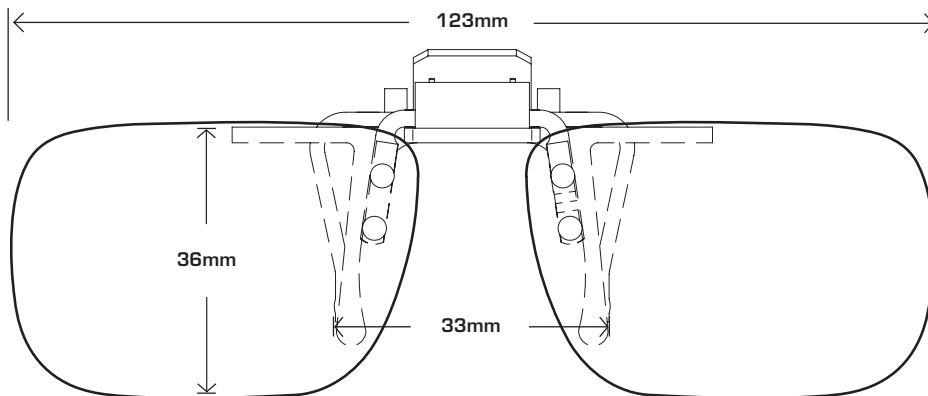

COCOONS FLIP-UPS SIZING GUIDE INSTRUCTIONS

This simple to use sizing guide will help you select the Cocoons Flip-Ups size that most accurately fits your prescription eyewear. To use the sizing guide, print out this form at 100% actual size and then place your prescription glasses face down on each shape to determine which one will most accurately match your eyewear.

FLIP-UPS OVAL 56

FLIP-UPS RECTANGLE 54

VERIFY THE DOCUMENT PRINTED CORRECTLY

When this document is printed at 100% size, this box should be the same dimensions as a standard credit card.

If the box is smaller or larger than your credit card, you'll need to reprint the document and double check that your printer settings are set to print the page at 100% size (no scaling).

ISOLATE YOUR EYES
COCOONS[®]

COCOONS FLIP-UPS SIZING GUIDE INSTRUCTIONS

This simple to use sizing guide will help you select the Cocoons Flip-Ups size that most accurately fits your prescription eyewear. To use the sizing guide, print out this form at 100% actual size and then place your prescription glasses face down on each shape to determine which one will most accurately match your eyewear.

FLIP-UPS SQUARE 58

FLIP-UPS AVIATOR 58

VERIFY THE DOCUMENT PRINTED CORRECTLY

When this document is printed at 100% size, this box should be the same dimensions as a standard credit card.

If the box is smaller or larger than your credit card, you'll need to reprint the document and double check that your printer settings are set to print the page at 100% size (no scaling).